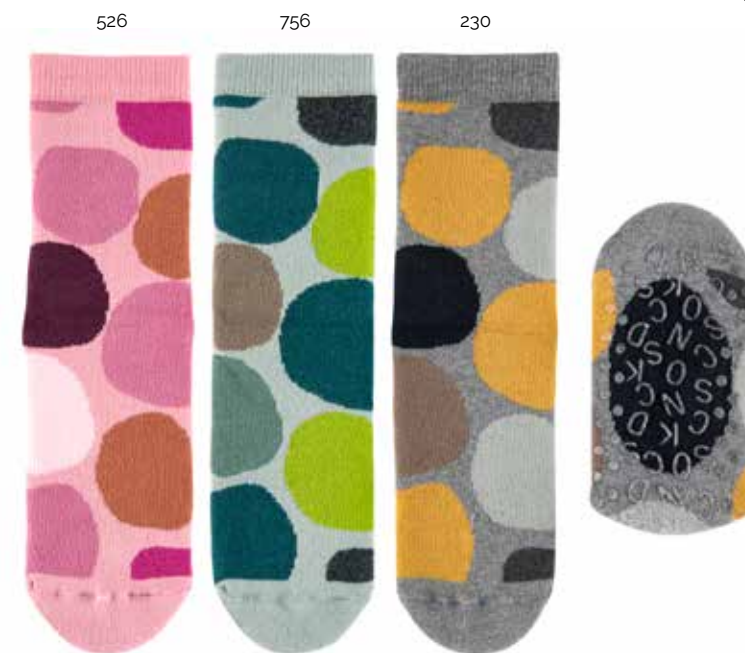

REF: **3901-4**

Calcetines antideslizantes topos irregulares
Non-slip socks with irregular polka dots

90% Algodón - 9% Poliamida - 1% Elastano LYCRA®
90% Cotton - 9% Polyamide - 1% Elastane LYCRA®

Tallas / Sizes:
00-0-2-4-6-8-10

Colores / Colours:
230-526-756